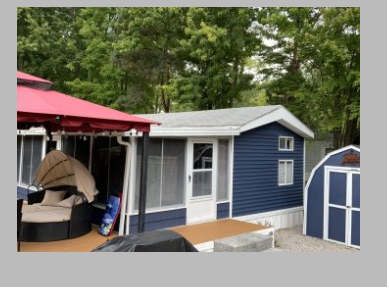

# Site #K266- 3 Bedroom

## Details

Phase : Phase 5

Site Number : K266

Price : \$125,000

Year : 1992

Make : Chalet

Phone Number : (616) 896-8315 ext 114

# Description

---

[vc\_row][vc\_column width="2/3?"][vc\_column\_text]1992 Chalet. This 3 bedroom, 1 bath unit is an amazing family unit. There are two bunk rooms with double beds. This unit has...