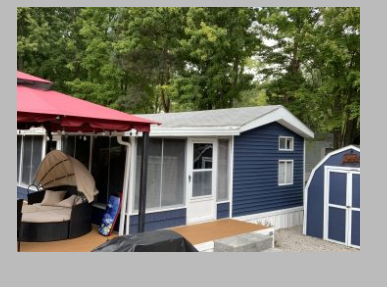

Site #K266- 3 Bedroom

Details

Phase : Phase 5

Site Number : K266

Price : \$109,000

Year : 1992

Make : Chalet

Phone Number : (616) 896-8315 ext 114

Description

[vc_row][vc_column width="2/3?"][vc_column_text]1992 Chalet. This 3 bedroom, 1 bath unit is an amazing family unit. There are two bunk rooms with double beds. This unit has...

Location