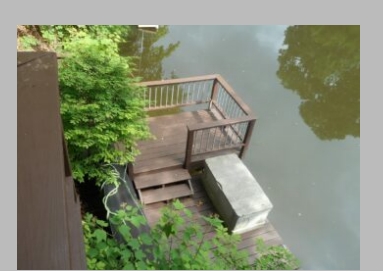

Site #789 Waterfront- Handicap Accessible Trailer/Ramps Pending

Details

Phase : Phase 2
Site Number : 789
Price : \$84,900
Year : 2007
Make : Breckenridge LE
Waterfront : yes
Phone Number : (616) 896-8315 ext 113

Description

Beautiful 2007 Breckenridge with a 30 foot porch – completely ADA compliant, large patio overlooking the channel, waterfall, 1 bedroom, newer steps and railing leading...

Location