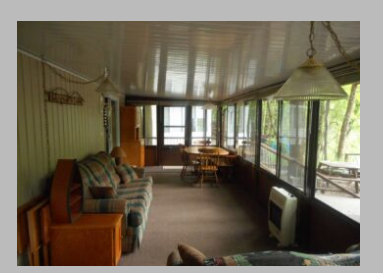

Site #789 Waterfront- Handicap Accessible Trailer/Ramps Pending

Details

Phase : Phase 2
Site Number : 789
Price : \$84,900
Year : 2007
Make : Breckenridge LE
Waterfront : yes
Phone Number : (616) 896-8315 ext 113

Description

Beautiful 2007 Breckenridge with a 30 foot porch – completely ADA compliant, large patio overlooking the channel, waterfall, 1 bedroom, newer steps and railing leading...

Location