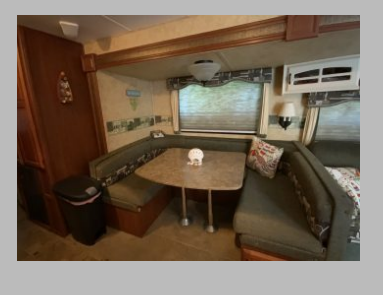

Site #586

Details

Phase : Phase 1
Site Number : 586
Price : \$49,900
Year : 2010
Make : Outback
Phone Number : 1-616-896-8315 ext 114

Description

2010 Outback located in phase 1. Two bedroom one bathroom. Two tip outs. Two golf carts, one gas one electric. Quiet corner lot. Fire-Pit, composite...