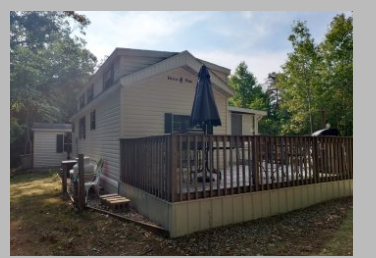

Site #1204-Double Lot-Boat Stake

Details

Phase : Phase 3
Site Number : 1204
Price : \$115,000
Year : 1998
Make : Dutch Park
Phone Number : (616) 896-8315 ext 114

Description

[vc_row][vc_column width="2/3?"][vc_column_text]For Sale: 1998 Park Model at Sandy Pines Resort Phase 3 Lot 1204 Seasonal home. W/ BOAT STAKE. Fully Furnished, Central A/C and...