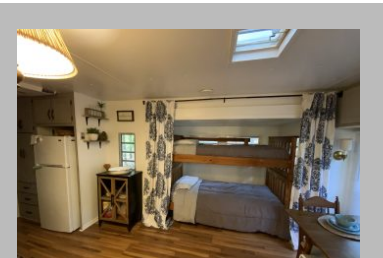

Site #0740 - Cute Entry Level Unit on 1 1/2 Lots

Details

Phase : Phase 2

Site Number : 0740

Price : \$59,000

Year : 1981

Make : Kropf

Phone Number : (616) 896-8315 ext 114

Description

[vc_row][vc_column width="2/3?"][vc_column_text css="" css_params=""]Site 0740 – Phase 2

This charming 1981 Kropf Park Model features 1 bedroom and 1 bath with modern updates and attractive touches...