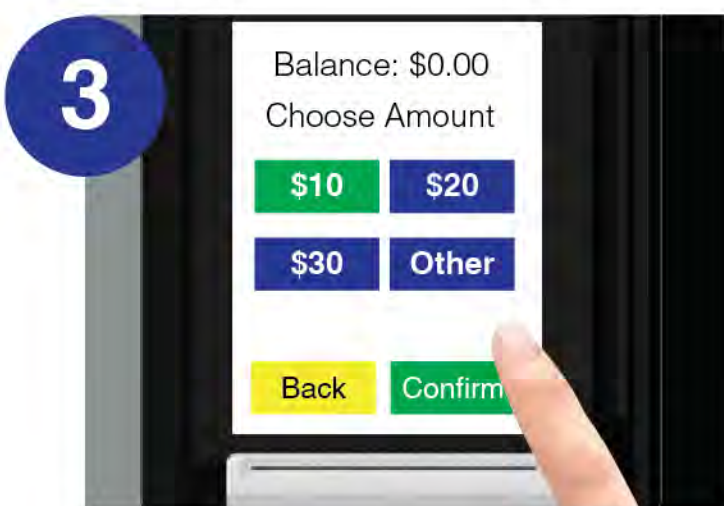

Follow instructions on the screen to purchase with your credit/debit card

New cards purchased from kiosk contain \$0 value and must be loaded with funds.

Add value to laundry card:

Hold your Laundry Card near the display (the card balance will appear)

Follow instructions on the screen to use your desired payment option or enter a value code.

Select and **Confirm** the amount of value you want to load on the Laundry Card

Follow the instructions on the screen and hold your Laundry Card near the display to finish adding value