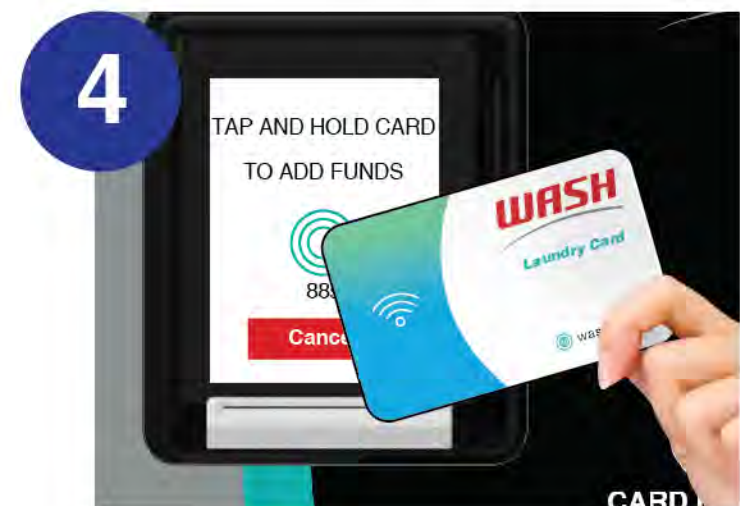

Laundry Card Kiosk Instructions

WASH

The laundry machines at this property use a contactless laundry card system.

Buy a new laundry card:

Press **Buy Card** on the display (new card cost will be displayed)

Follow instructions on the screen to purchase with your credit/debit card

New cards purchased from kiosk contain \$0 value and must be loaded with funds.

Add value to laundry card:

Hold your Laundry Card near the display (the card balance will appear)

Follow instructions on the screen to use your desired payment option or enter a value code.

Select and **Confirm** the amount of value you want to load on the Laundry Card

Follow the instructions on the screen and hold your Laundry Card near the display to finish adding value