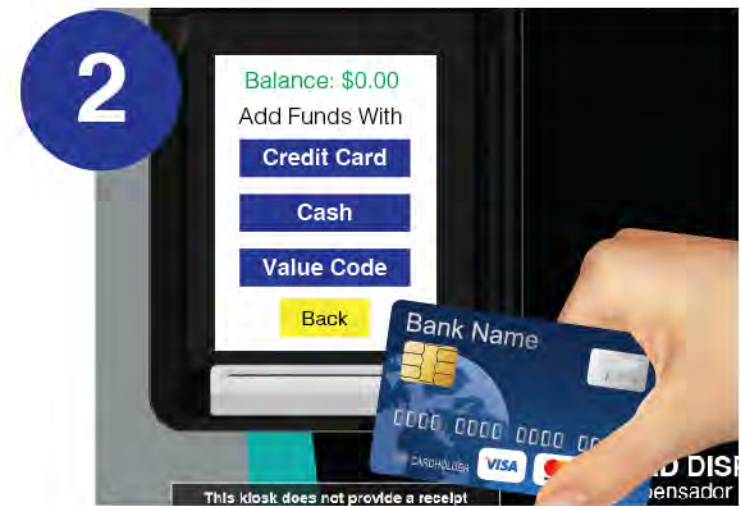

Laundry Card Kiosk Instructions

WASH

The laundry machines at this property use a contactless laundry card system.

Buy a new laundry card:

Press **Buy Card** on the display (new card cost will be displayed)

Follow instructions on the screen to purchase with your credit/debit card

New cards purchased from kiosk contain \$0 value and must be loaded with funds.

Add value to laundry card:

Hold your Laundry Card near the display (the card balance will appear)

Follow instructions on the screen to use your desired payment option or enter a value code.

Select and **Confirm** the amount of value you want to load on the Laundry Card

Follow the instructions on the screen and hold your Laundry Card near the display to finish adding value