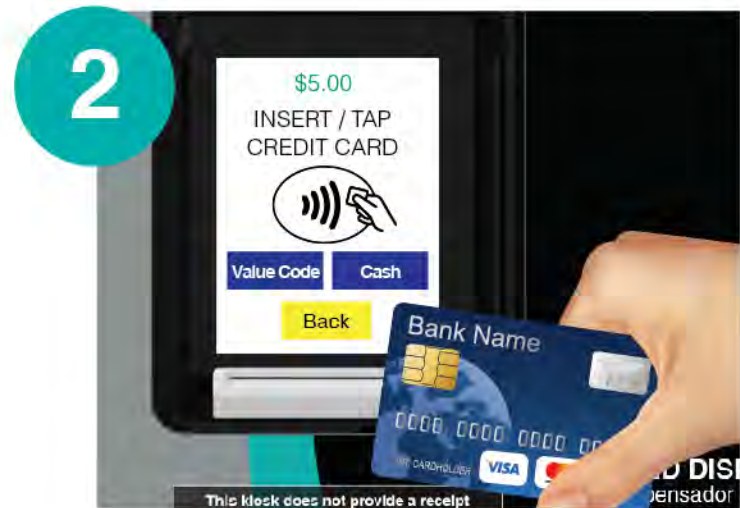

Laundry Card Kiosk Instructions

WASH

The laundry machines at this property use a contactless laundry card system.

Buy a new laundry card:

Press **Buy Card** on the display (new card cost will be displayed)

Follow instructions on the screen to purchase with your credit/debit card

New cards purchased from kiosk contain \$0 value and must be loaded with funds.

Add value to laundry card:

Hold your Laundry Card near the display (the card balance will appear)

Follow instructions on the screen to use your desired payment option or enter a value code.

Select and **Confirm** the amount of value you want to load on the Laundry Card

Follow the instructions on the screen and hold your Laundry Card near the display to finish adding value