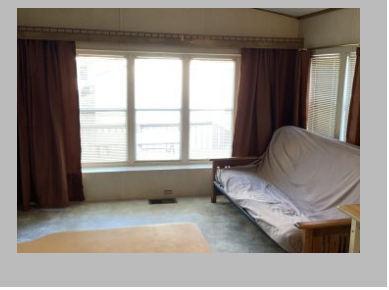

Site #N260-2 Bedroom

Details

Phase : Phase 4

Site Number : N260

Price : \$74,900

Year : 1988

Make : Canterbury

Phone Number : (616) 896-8315 ext 114

Description

[vc_row][vc_column width="2/3?"][vc_column_text]1988 Canterbury. 2 bedroom, 1 bath unit is centrally located in a quiet area of the park with a short cart ride to any...

Location